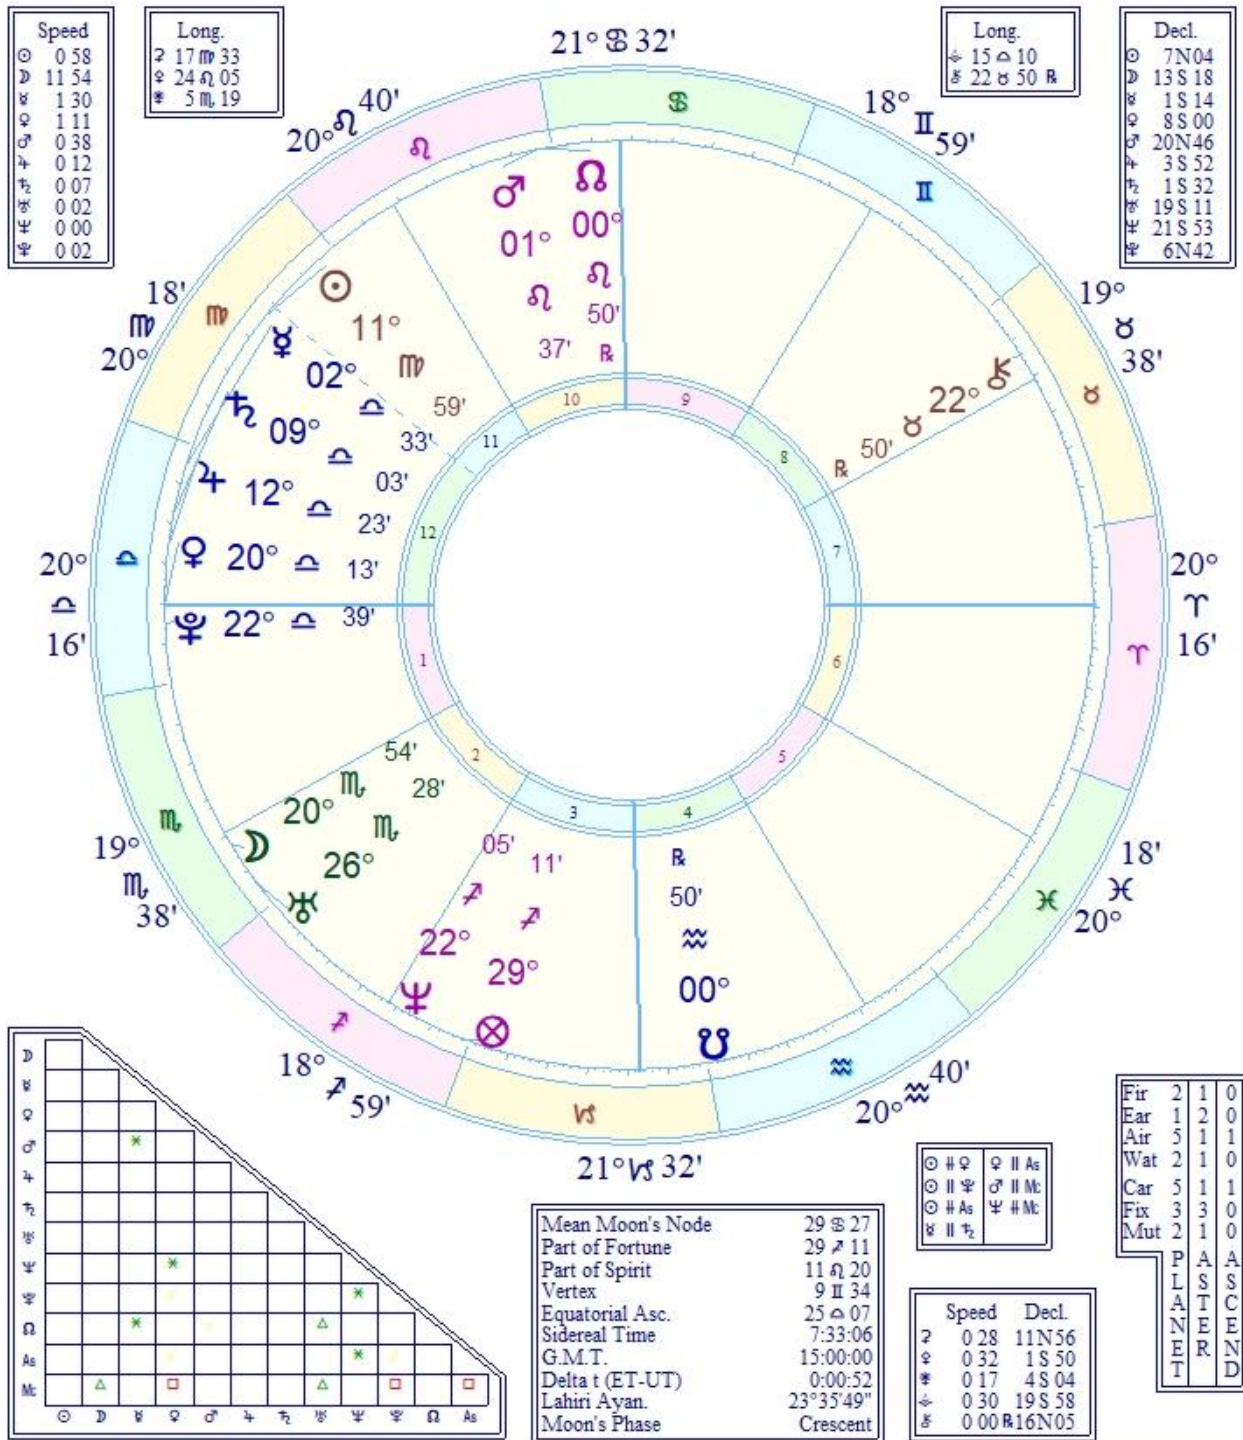

Beyonce  
Houston, Texas  
Time Zone: 6 hours West

September 4, 1981  
29 N 46 95 W 22  
Tropical Koch  
NATAL CHART

10:00 AM  
Daylight Saving Time

## Location Influences

# Beyonce

September 4, 1981

10:00 AM

Houston, Texas

On the following page is your AstroLocality Report. An astrological analysis of what you are likely to experience in the cities and towns that you selected is given. The astrological influences that are strongest begin with three asterisks (\*\*\*) and appear at the beginning of the report. Next are the influences with one asterisk (\*), which are strong but not as important as the astrological influences that have three asterisks. The astrological influences with no asterisks are at the end of report and are weakest, but they are also significant in your life.